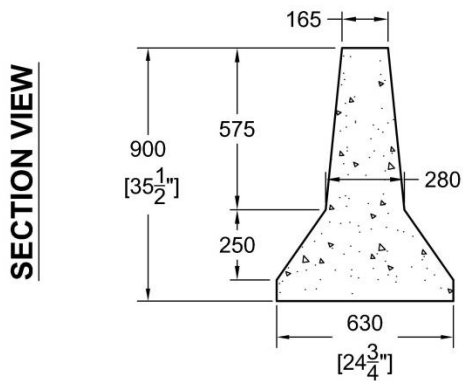

Concrete Barrier

NOTES:

- Ideal for parking lots and public areas and traffic control
- Custom Lengths Available upon Request
10, 8, 6, 5, 4, 3 Lengths available