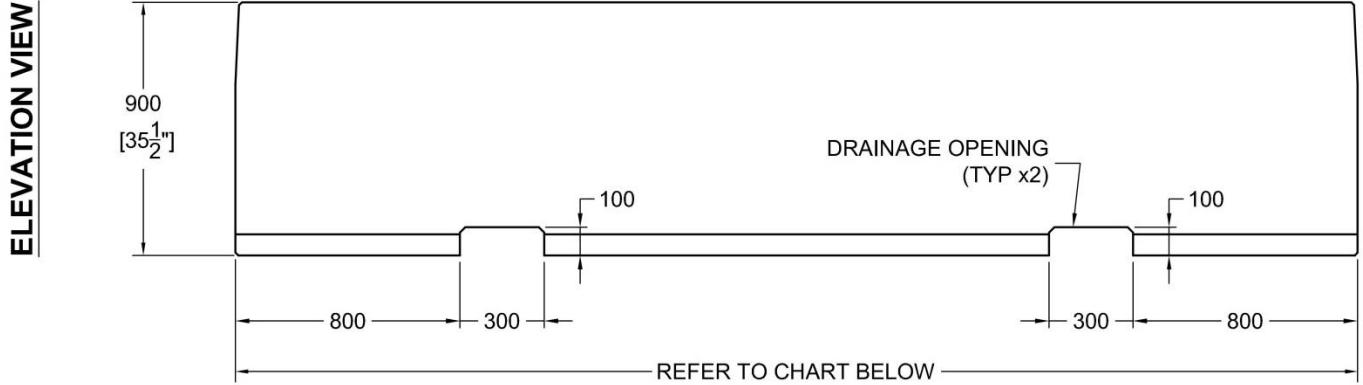

Concrete Barrier

NOTES:

- Ideal for parking lots and public areas and traffic control
- Custom Lengths Available upon Request
10, 8, 6, 5, 4, 3 Lengths available